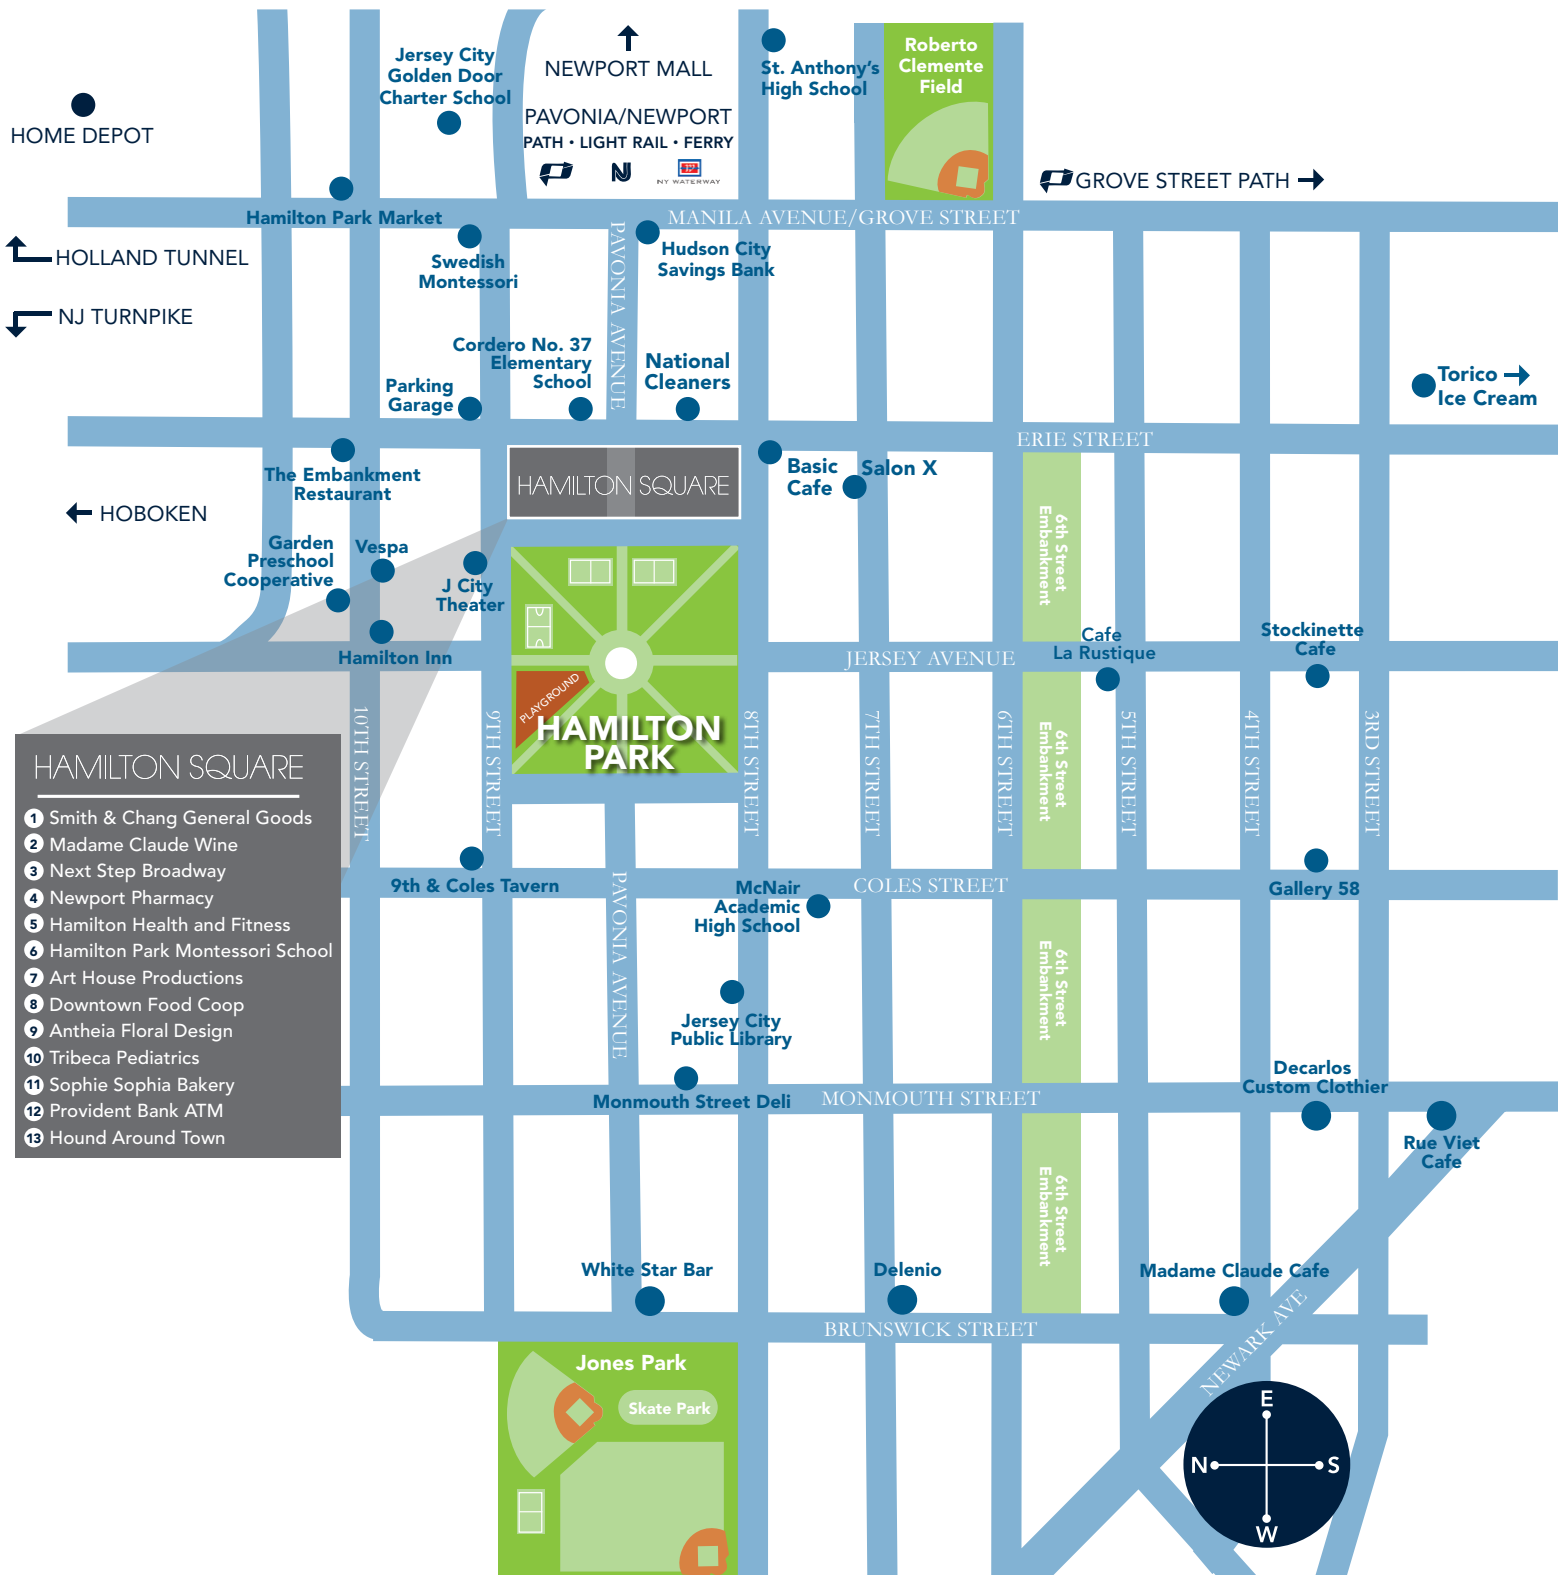

HUDSON RIVER

# HAMILTON SQUARE

JERSEY CITY

LivingOnThePark.com | 201 434 1000

232 PAVONIA AVENUE JERSEY CITY NEW JERSEY 07302

**SILVERMAN**  
BUILDING NEIGHBORHOODS